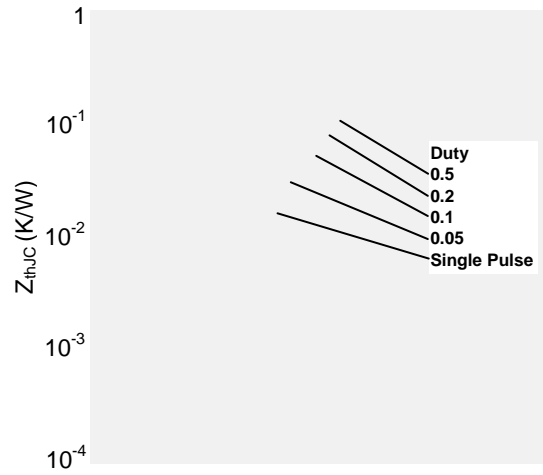

MMF300S120DA

ELECTRICAL CHARACTERISTICS

T_C=25°C unless otherwise specified

MMF300S120DA

Dimensions (mm)
Figure7. Package Outline