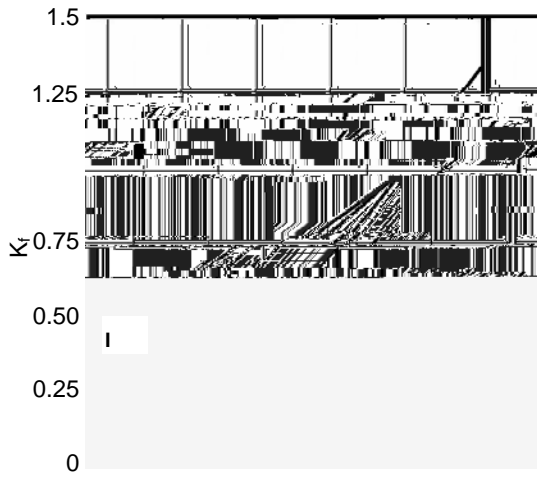

MMF300S120DA

ELECTRICAL CHARACTERISTICS

T_C=25°C unless otherwise specified

MMF300S120DA

Dimensions (mm)
Figure7. Package Outline